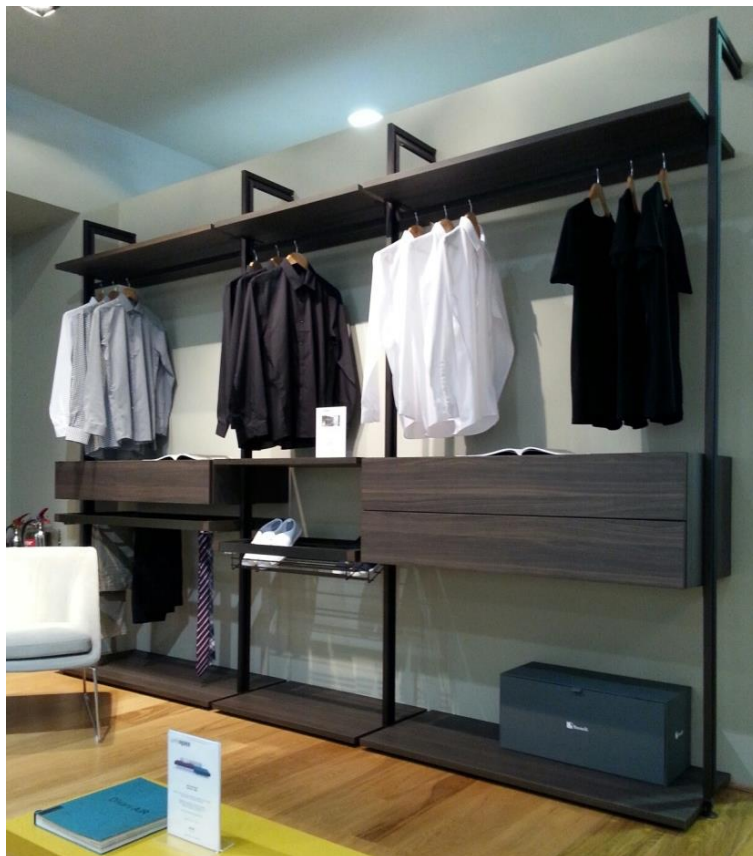

£7,450 Incl.VAT

EX-DISPLAY MODEL -30% £3,725 Incl. VAT

Mod. ALVIN Table
Partner: OLIVIERI

Designed for its simplicity. Top in Eco Pine with legs made in iron.

W240 x D100 x H72.4 cm

£2,903 Incl.VAT

EX-DISPLAY MODEL -40% £1,741.80 Incl. VAT