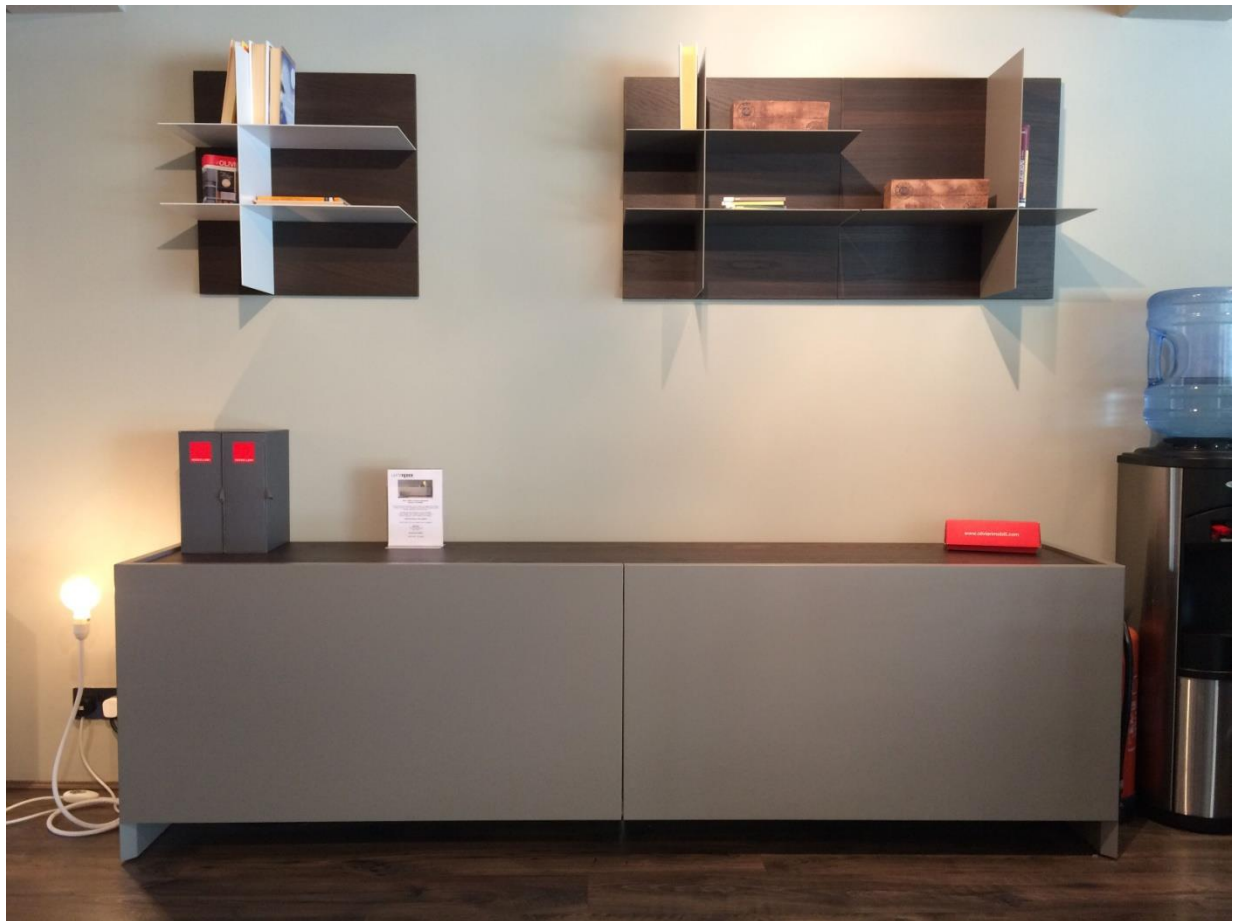

Mod. CUBE3 Coplanar sideboard + Movidia shelves
Partner: OLIVIERI

The Cube3 coplanar sideboard, with clean and elegant 45° finishing on sides and doors, automatic LED lighting, glass shelves, electrically controlled doors.

Dimensions: W240 x D48 x H72 cm

Finish: Matt lacquer Tortora with top in Smoked Oak

3 x Movidia shelves: W60 x H60 x D28 cm

Finish: 2 x Smoked Oak + matt lacquer Tortora

1 x Smoked Oak + matt lacquer Lino

£8,676.00 Incl. VAT

EX-DISPLAY MODEL -40% £5,205.60 Incl. VAT