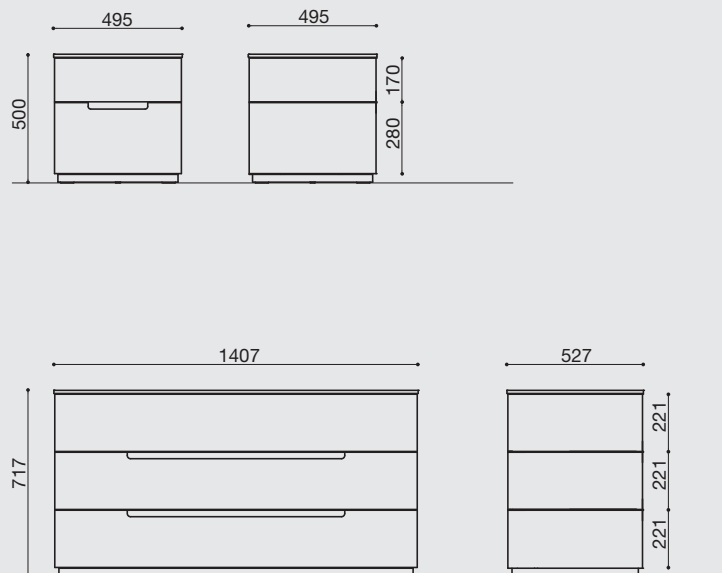

NOTES: custom-sizing and special reductions are not available for these items.

To clean gold leaf and silver leaf surfaces do not use products containing acetone, alcohol, ammonia, thinners or abrasive detergents.