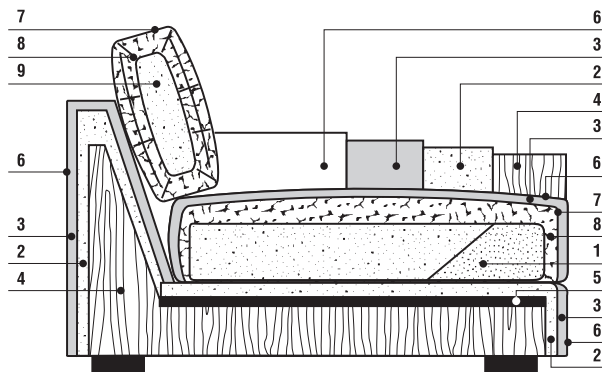

Caratteristiche: Forma rassicurante e concreta, elegante e confortevole, misure "generose". La collezione offre un'ampia gamma di divani, elementi, laterali, angoli che abbinati a piacere offrono innumerevoli combinazioni. Holden è disponibile nella versione "BASE" (senza cuscini-schienali) da completare con i cuscini-schienali scelti fra le diverse misure a disposizione, avendo quindi la possibilità di progettare il divano a piacimento, e nelle versioni "A" e "B": la versione "A" è fornita con schienali di forma classica tradizionale e la versione "B" con cuscini-schienali (cm.58x58) più accattivanti ed informali in quantità predefinita. Alcuni elementi come i terminali e la dormeuse sono disponibili in due diverse misure di profondità, 103 e 118 cm. Il rivestimento è completamente sfoderabile. Holden è inoltre attrezzabile con il tavolino Argo. **Struttura:** Fusto in legno massello e multistrato, imbottito in poliuretano espanso indeformabile a densità differenziata, molleggio con nastri elastici intrecciati. Prerivestimento con tela di cotone accoppiata con fibra poliestere. Piedini in faggio laccato colore nero. **Imbottiture cuscini:** Cuscini-schienali tipo "A" in piuma lavata e sterilizzata con inserto in poliuretano; cuscini-schienali tipo "B" e "XL" interamente in piuma lavata e sterilizzata. Cuscini seduta in piuma con inserto in poliuretano sempre in versione cuscini divisi. Il cuscino di seduta in piuma offre un comfort speciale oltre a donare un aspetto piacevolmente vissuto, proprio della piuma, che va accettato in quanto inevitabile. Su richiesta si forniscono i cuscini di seduta in poliuretano e fibra poliestere e, in questa versione, sono disponibili sia unici che divisi.