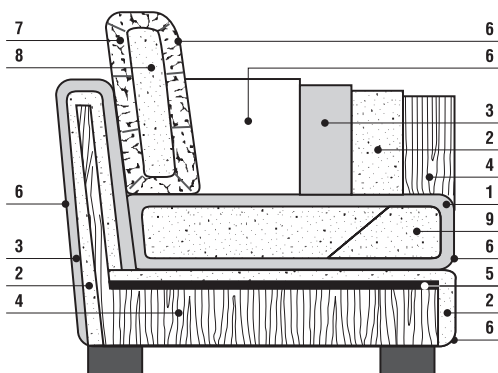

SEZIONE SECTION SEKTION

1. 1: Fibra Poliestere Dacron® DuPont.
   Dacron® DuPont Polyester Fibre.
   Dacron® Polyesterfaser von Dacron® DuPont.
2. 2: Poliuretano. Polyurethane. Polyurethan.
3. 3: Fibra Poliestere. Polyester Fibre. Polyesterfaser.
4. 4: Fusto in legno massello e multistrato.
   Frame in solid wood and plywood.
   Rumpf aus Massiv- schichtverleimtem Holz.
5. 5: Nastri elastici. Elastic belts. Elastische Gurte.
6. 6: Fodera in tela. Fabric lining. Stoff-Futter.
7. 7: Piuma. Down. Daunenfüllung.
8. 8: Inserto in Poliuretano. Polyurethane insert.
   Einsatz aus Polyurethan.
9. 9: Poliuretano a densità differenziata.
   Differentiated density polyurethane.
   Polyurethan mit unterschiedlicher Dichte.

LINK VERSIONE A / profondità 96 cm.

LINK VERSIONE B / profondità 96 cm.

LINK VERSIONE XL A / profondità 116 cm.

LINK VERSIONE XL B / profondità 116 cm.